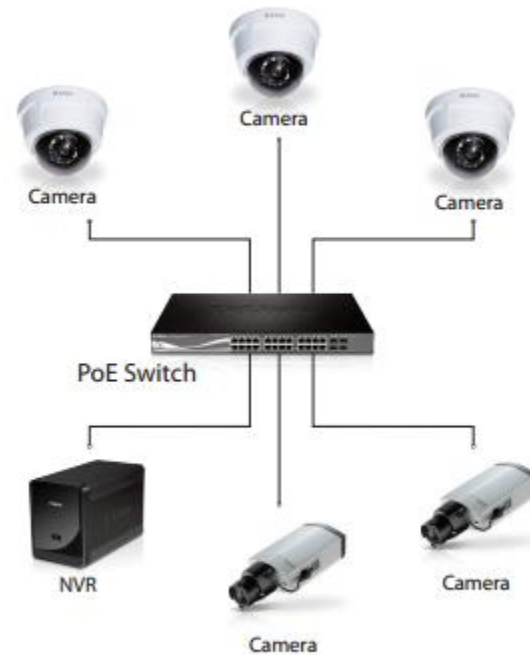

# Difference between digital cctv and analog cctv

**ANALOG CCTV**  
(Hard wired, difficult to scale, "Octopus" architecture)

*Fixed number of cameras and storage.*

vs.

**IP SURVEILLANCE**  
(Flexible, scalable, open architecture)