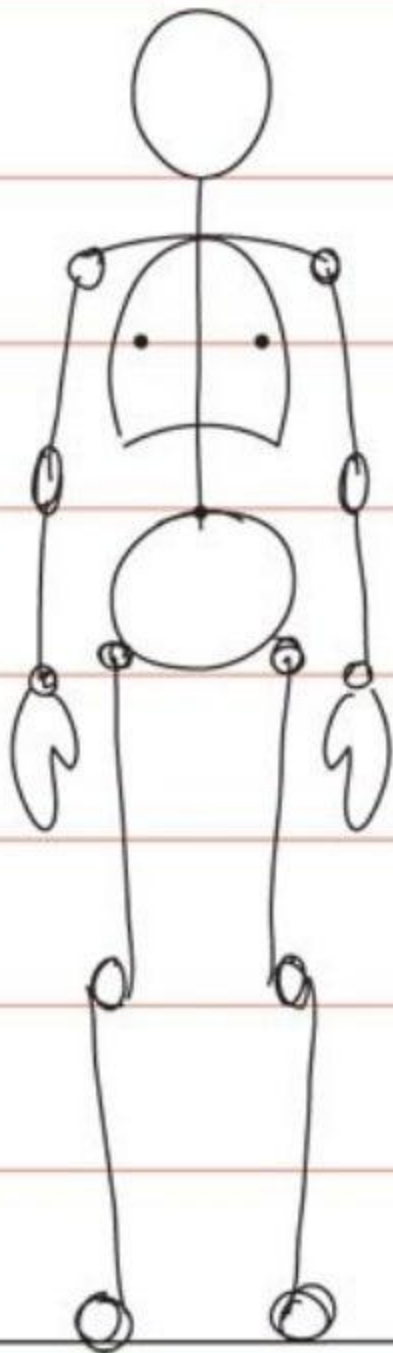

ARCHITECTURE GRAPHICS

Prepared by :

Jr. Instructor (Architecture)

Daffodil Institute of IT,Ctg

The human figure

Adult proportions
Adult size ✓

Child proportions
Child size ✓

Adult proportions
Child size !

Child proportions
Adult size !!

HOMBRE
NORMAL

FIGURIN

FIGURA
HEROICA

1. Chin

1.5 Shoulders

2. Nipples

3. Belly button, elbow

4. Hip joints, wrists, crotch

5. Fingertips (stretched), mid-thigh

6. Bottom of knee caps

7. Bottom of calf muscles (for later)

8. Soles of feet = ground