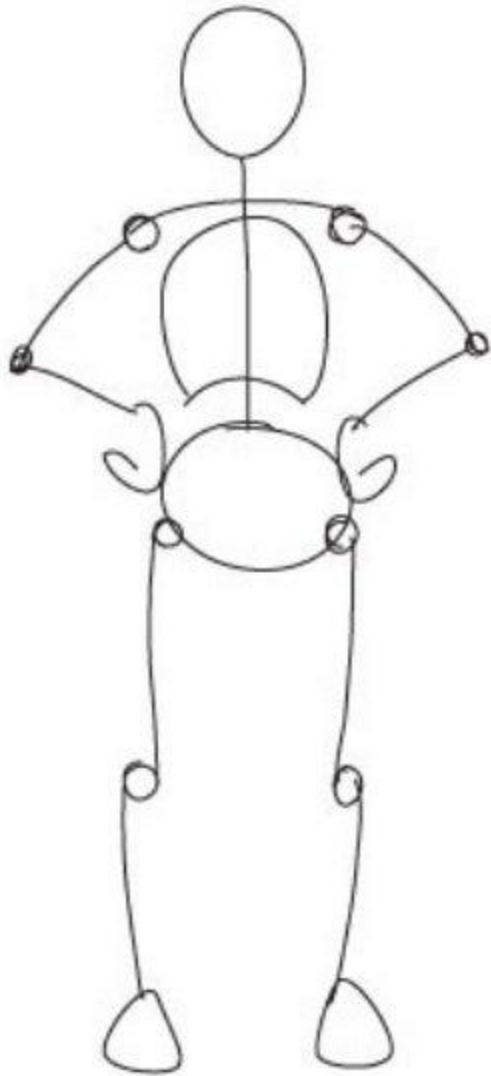

ARCHITECTURE GRAPHICS

Prepared by :

Jr. Instructor (Architecture)

Daffodil Institute of IT,Ctg

The human figure

Adult proportions
Adult size ✓

Child proportions
Child size ✓

Adult proportions
Child size !

Child proportions
Adult size !!

HOMBRE
NORMAL

FIGURIN

FIGURA
HEROICA

1. Chin

1.5 Shoulders

2. Nipples

3. Belly button, elbow

4. Hip joints, wrists, crotch

5. Fingertips (stretched), mid-thigh

6. Bottom of knee caps

7. Bottom of calf muscles (for later)

8. Soles of feet = ground