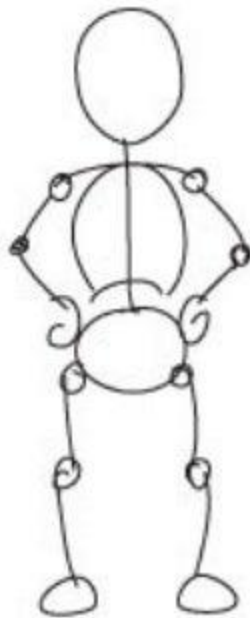

ARCHITECTURE GRAPHICS

Prepared by :

Jr. Instructor (Architecture)

Daffodil Institute of IT,Ctg

The human figure

Adult proportions
Adult size ✓

Child proportions
Child size ✓

Adult proportions
Child size !

Child proportions
Adult size !!

HOMBRE
NORMAL

FIGURIN

FIGURA
HEROICA

1. Chin

1.5 Shoulders

2. Nipples

3. Belly button, elbow

4. Hip joints, wrists, crotch

5. Fingertips (stretched), mid-thigh

6. Bottom of knee caps

7. Bottom of calf muscles (for later)

8. Soles of feet = ground