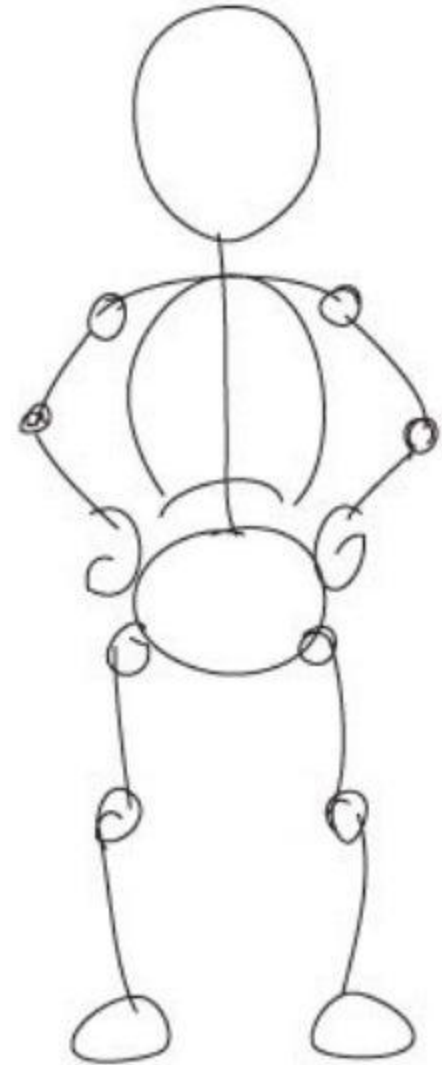

ARCHITECTURE GRAPHICS

Prepared by :

Jr. Instructor (Architecture)

Daffodil Institute of IT,Ctg

The human figure

Adult proportions
Adult size ✓

Child proportions
Child size ✓

Adult proportions
Child size !

Child proportions
Adult size !!

HOMBRE
NORMAL

FIGURIN

FIGURA
HEROICA

1. Chin

1.5 Shoulders

2. Nipples

3. Belly button, elbow

4. Hip joints, wrists, crotch

5. Fingertips (stretched), mid-thigh

6. Bottom of knee caps

7. Bottom of calf muscles (for later)

8. Soles of feet = ground