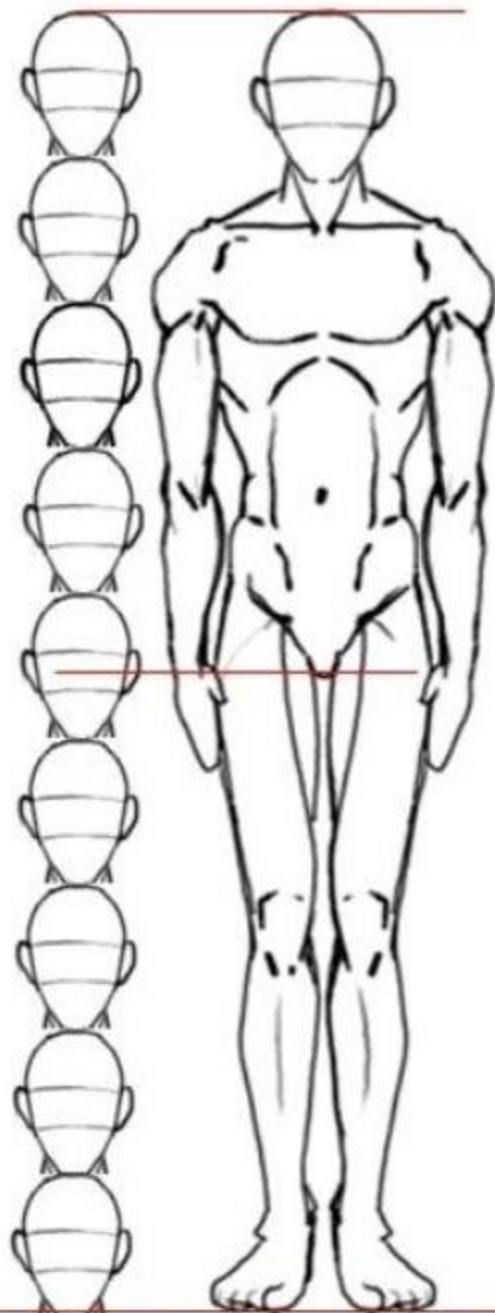

ARCHITECTURE GRAPHICS

Prepared by :

Jr. Instructor (Architecture)

Daffodil Institute of IT,Ctg

The human figure

Adult proportions
Adult size ✓

Child proportions
Child size ✓

Adult proportions
Child size !

Child proportions
Adult size !!

HOMBRE
NORMAL

FIGURIN

FIGURA
HEROICA

1. Chin

1.5 Shoulders

2. Nipples

3. Belly button, elbow

4. Hip joints, wrists, crotch

5. Fingertips (stretched), mid-thigh

6. Bottom of knee caps

7. Bottom of calf muscles (for later)

8. Soles of feet = ground