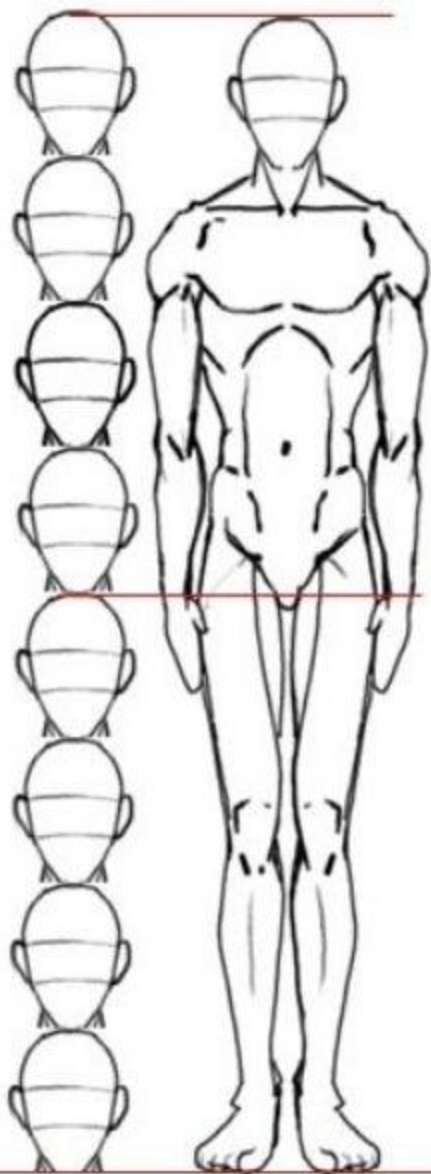

ARCHITECTURE GRAPHICS

Prepared by :

Jr. Instructor (Architecture)

Daffodil Institute of IT,Ctg

The human figure

Adult proportions
Adult size ✓

Child proportions
Child size ✓

Adult proportions
Child size !

Child proportions
Adult size !!

HOMBRE
NORMAL

FIGURIN

FIGURA
HEROICA

1. Chin

1.5 Shoulders

2. Nipples

3. Belly button, elbow

4. Hip joints, wrists, crotch

5. Fingertips (stretched), mid-thigh

6. Bottom of knee caps

7. Bottom of calf muscles (for later)

8. Soles of feet = ground