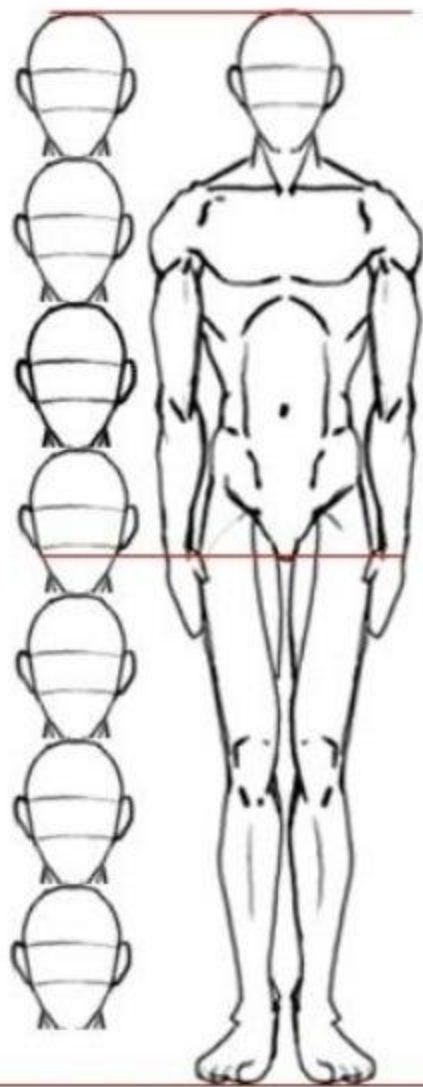

ARCHITECTURE GRAPHICS

Prepared by :

Jr. Instructor (Architecture)

Daffodil Institute of IT,Ctg

The human figure

Adult proportions
Adult size ✓

Child proportions
Child size ✓

Adult proportions
Child size !

Child proportions
Adult size !!

HOMBRE
NORMAL

FIGURIN

FIGURA
HEROICA

1. Chin

1.5 Shoulders

2. Nipples

3. Belly button, elbow

4. Hip joints, wrists, crotch

5. Fingertips (stretched), mid-thigh

6. Bottom of knee caps

7. Bottom of calf muscles (for later)

8. Soles of feet = ground