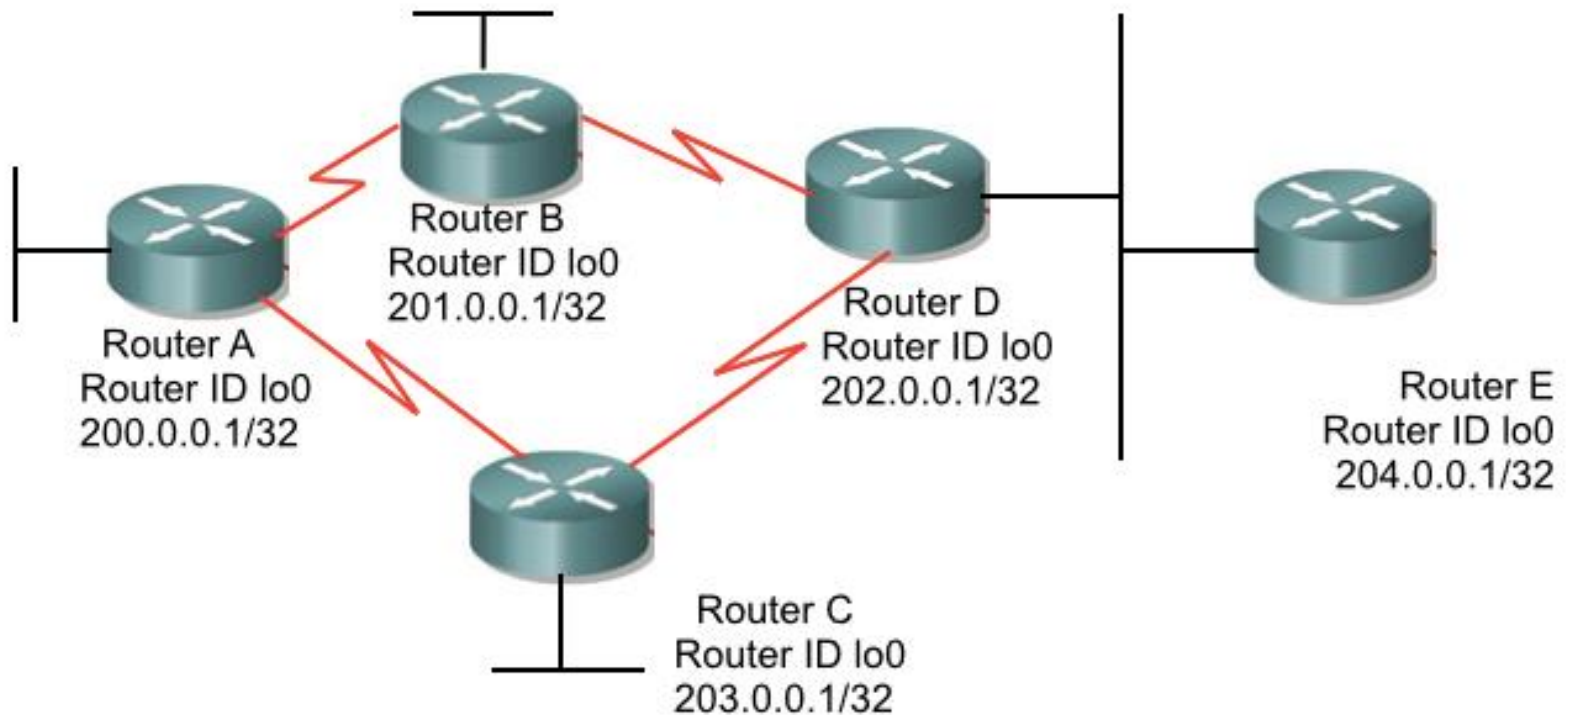

Chapter– 4

Prepared by
Afifa Hoque

OSPF

- ▶ Open Shortest Path First (OSPF) is a **link-state routing protocol** that was developed for IP networks and is based on the Shortest Path First (SPF) algorithm.
... In an OSPF network, routers or systems within the same area maintain an identical link-state database that describes the topology of the area.

Basic OSPF context

OSPF Terminology

OSPF Terminology

The next several slides explain various OSPF terms - one per slide.

Loopback Interface

Virtual Link